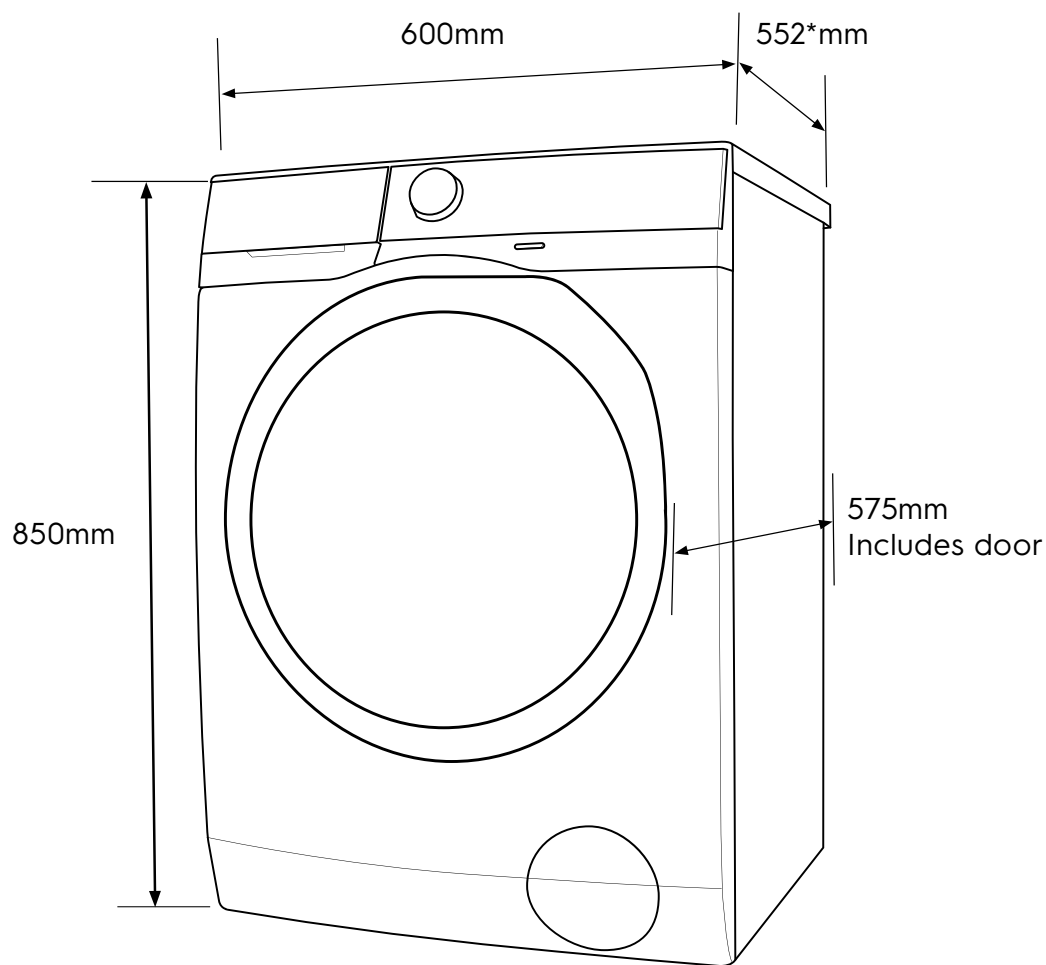

# Dimension Guide

## Front Load Washer

**Model:**  
EWF8024P5WB

Dimensions			
	width	height	depth
Product (mm)	600	850	552

**Please note!** Dimensions to be used as a guide only. All customers MUST refer to the user manual supplied with the product for detailed installation instructions.