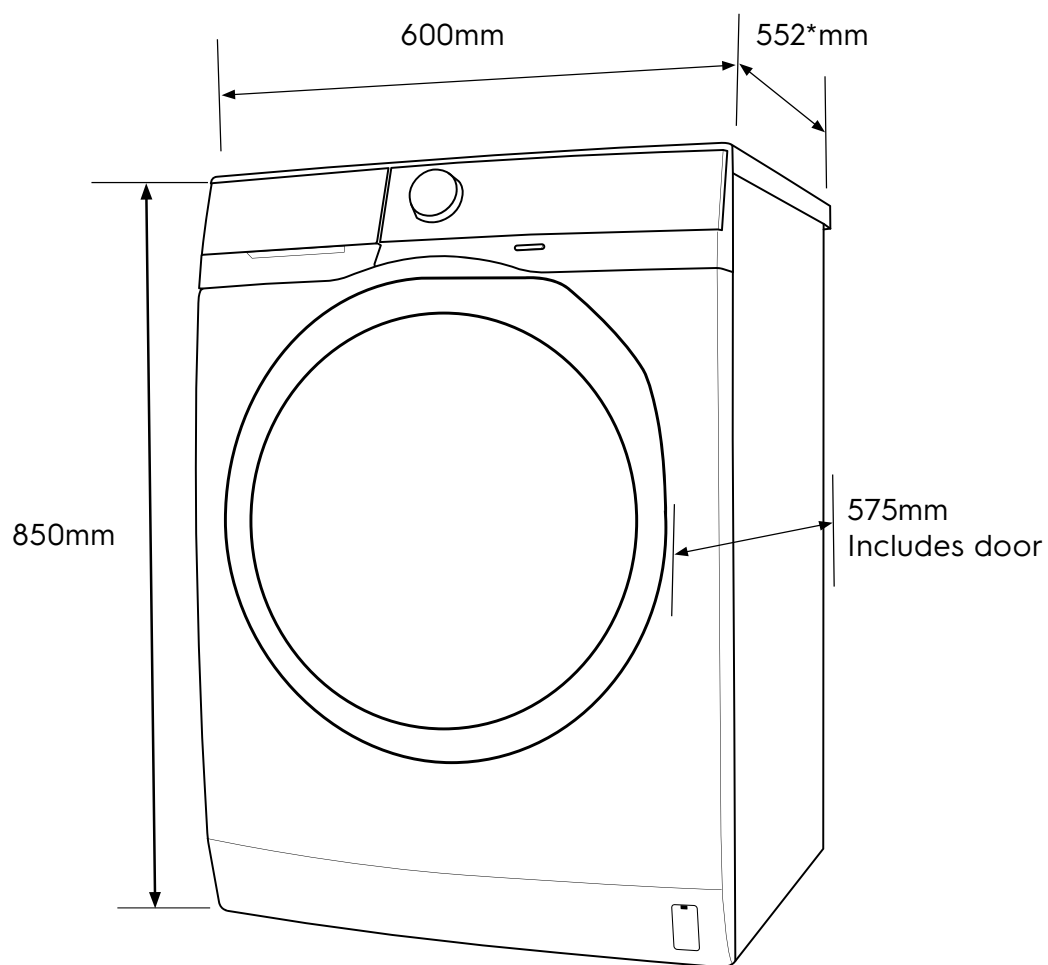

# Dimension Guide

## Front Load Washer

**Model:**  
EWF7524D3WB

Dimensions			
	width	height	depth
Product (mm)	600	850	552

\*Add 20mm for the hose protrusion at the back.

**Please note!** Dimensions to be used as a guide only. All customers MUST refer to the user manual supplied with the product for detailed installation instructions.