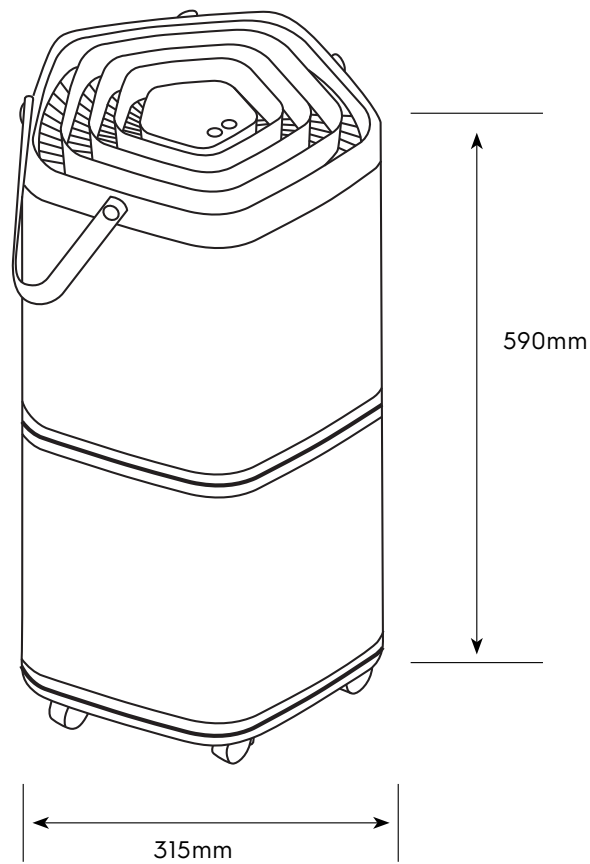

Dimension Guide

Air-purifier

Model:

PA91-406GY

Please note! Dimensions to be used as a guide only. All customers MUST refer to the user manual supplied with the product for detailed installation instructions.

© 2021 Electrolux S.E.A PTE. LTD. E_DIM_PA91-406GY_Oct21