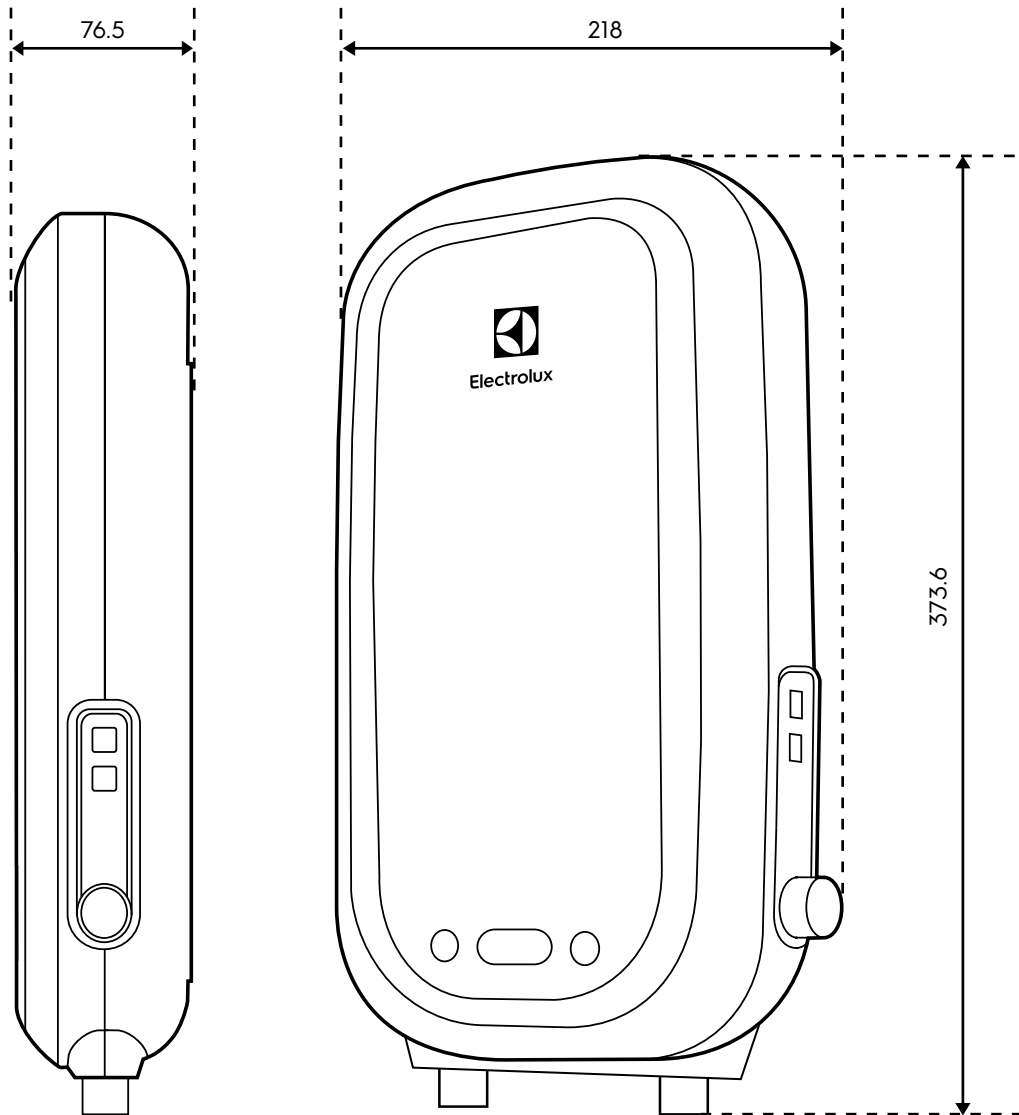

# Dimension Guide

### Dimensions

	width	height	depth
Product (mm)	218	373.6	76.5

**Please note!** Dimensions to be used as a guide only. All customers MUST refer to the user manual supplied with the product for detailed installation instructions.