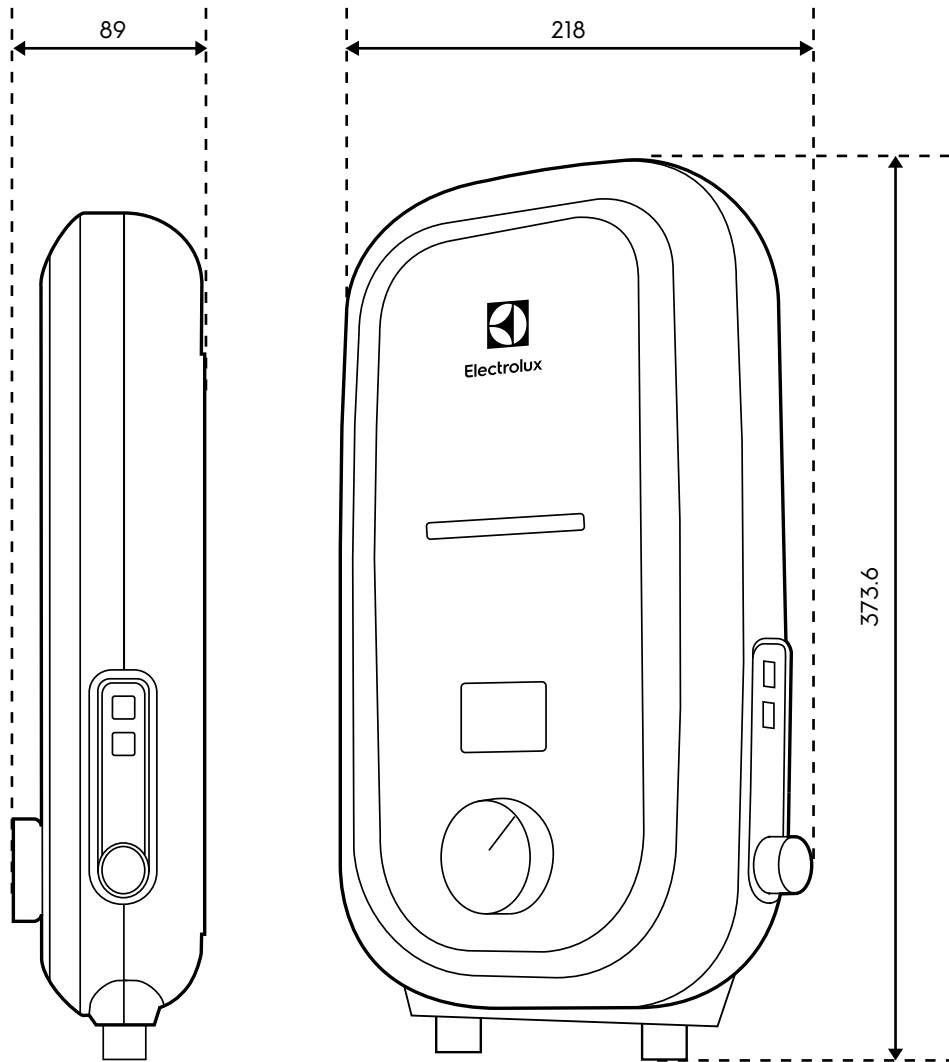

Dimension Guide

Instant water heater

Model:
EWE361RB-G6

Dimensions			
	width	height	depth
Product (mm)	218	373.6	89

Please note! Dimensions to be used as a guide only. All customers MUST refer to the user manual supplied with the product for detailed installation instructions.