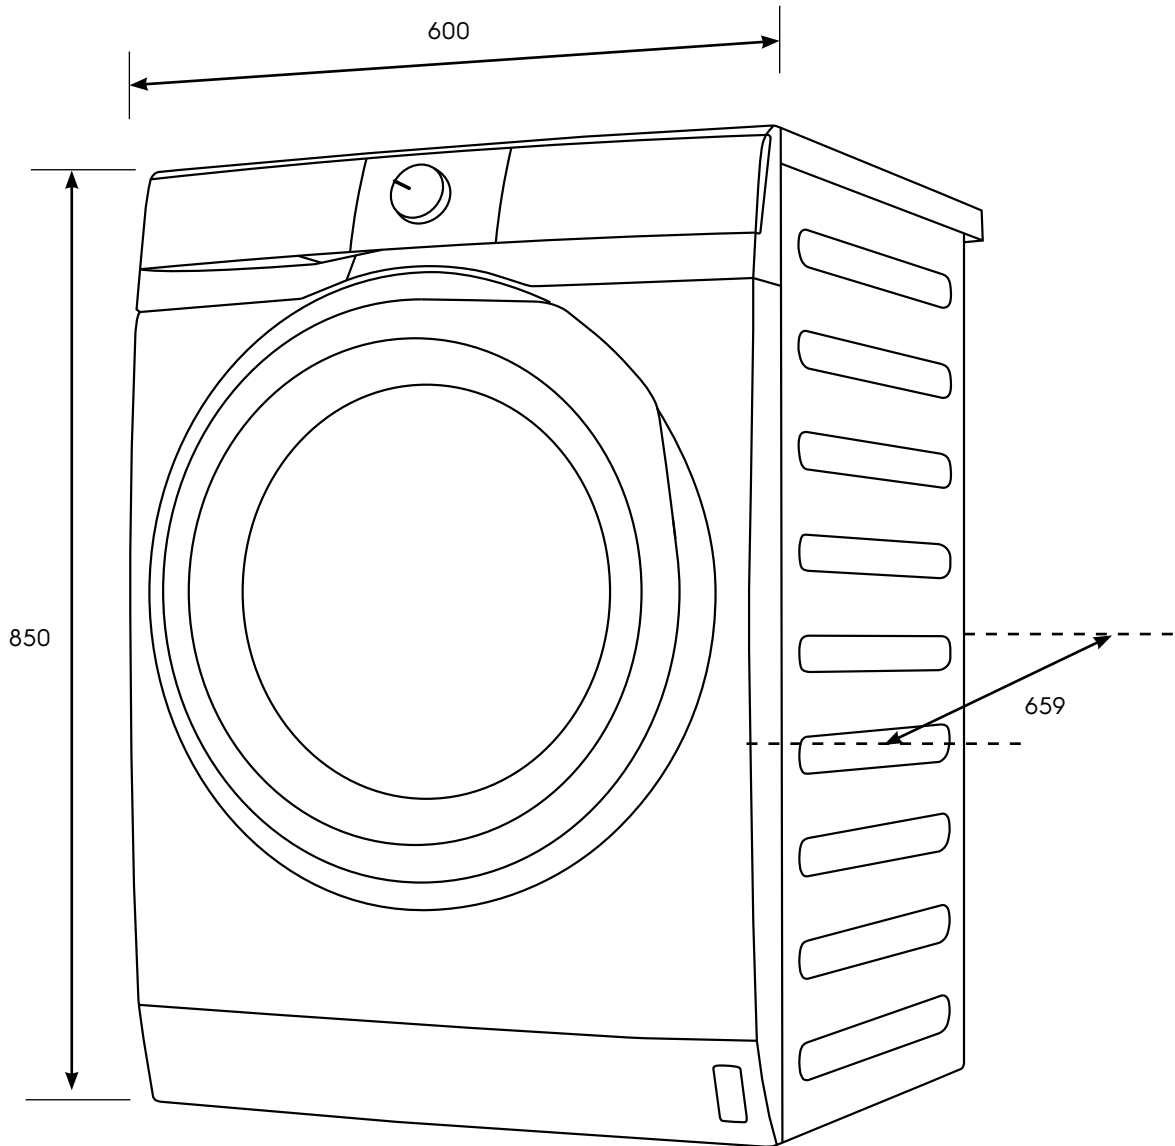

Dimension Guide

Front load washing machine

Model:
EWF9024D3WC

Dimensions			
	width	height	depth
Product (mm)	600	850	659

Please note! Dimensions to be used as a guide only. All customers MUST refer to the user manual supplied with the product for detailed installation instructions.