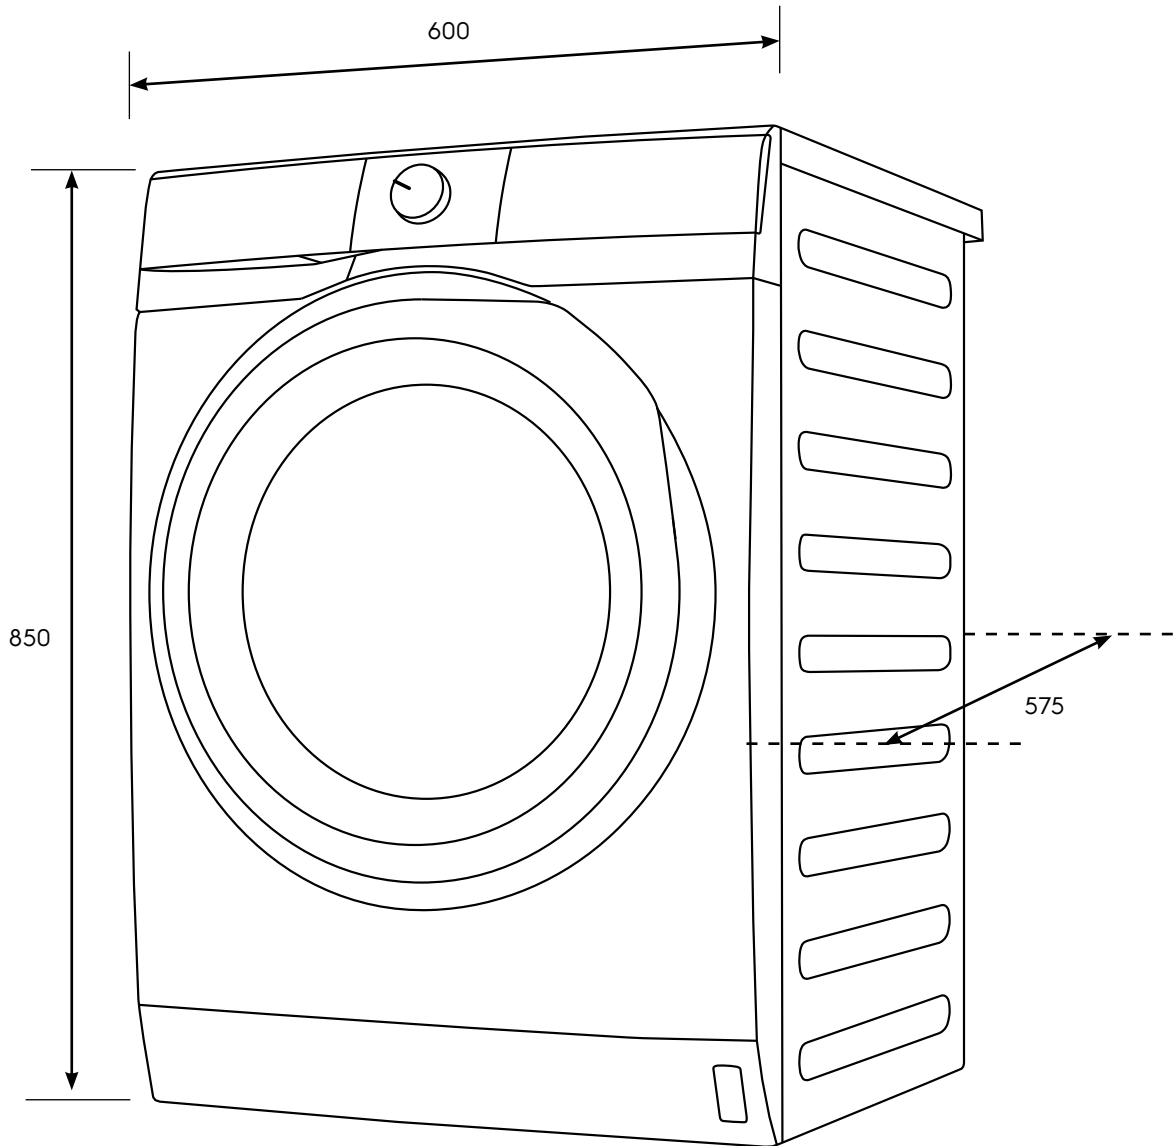

Dimension Guide

Front load washing machine

Model:
EWF8024D3WC

Dimensions			
	width	height	depth
Product (mm)	600	850	575

Please note! Dimensions to be used as a guide only. All customers MUST refer to the user manual supplied with the product for detailed installation instructions.