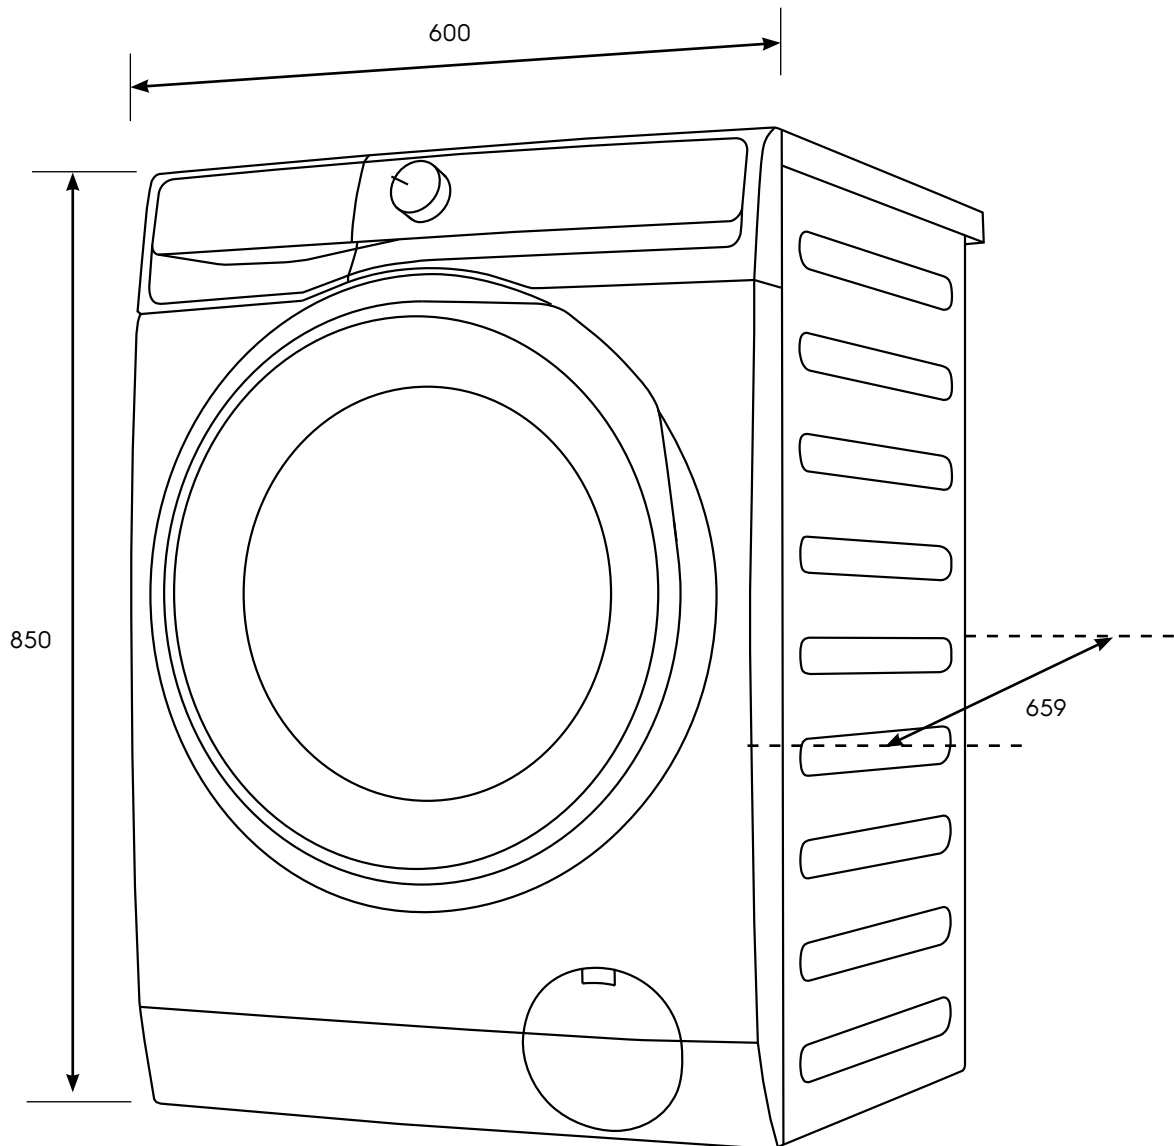

Dimension Guide

Washing machine

Model:
EWF1143R7SC

Dimensions

	width	height	depth
Product (mm)	600	850	659

Please note! Dimensions to be used as a guide only. All customers MUST refer to the user manual supplied with the product for detailed installation instructions.