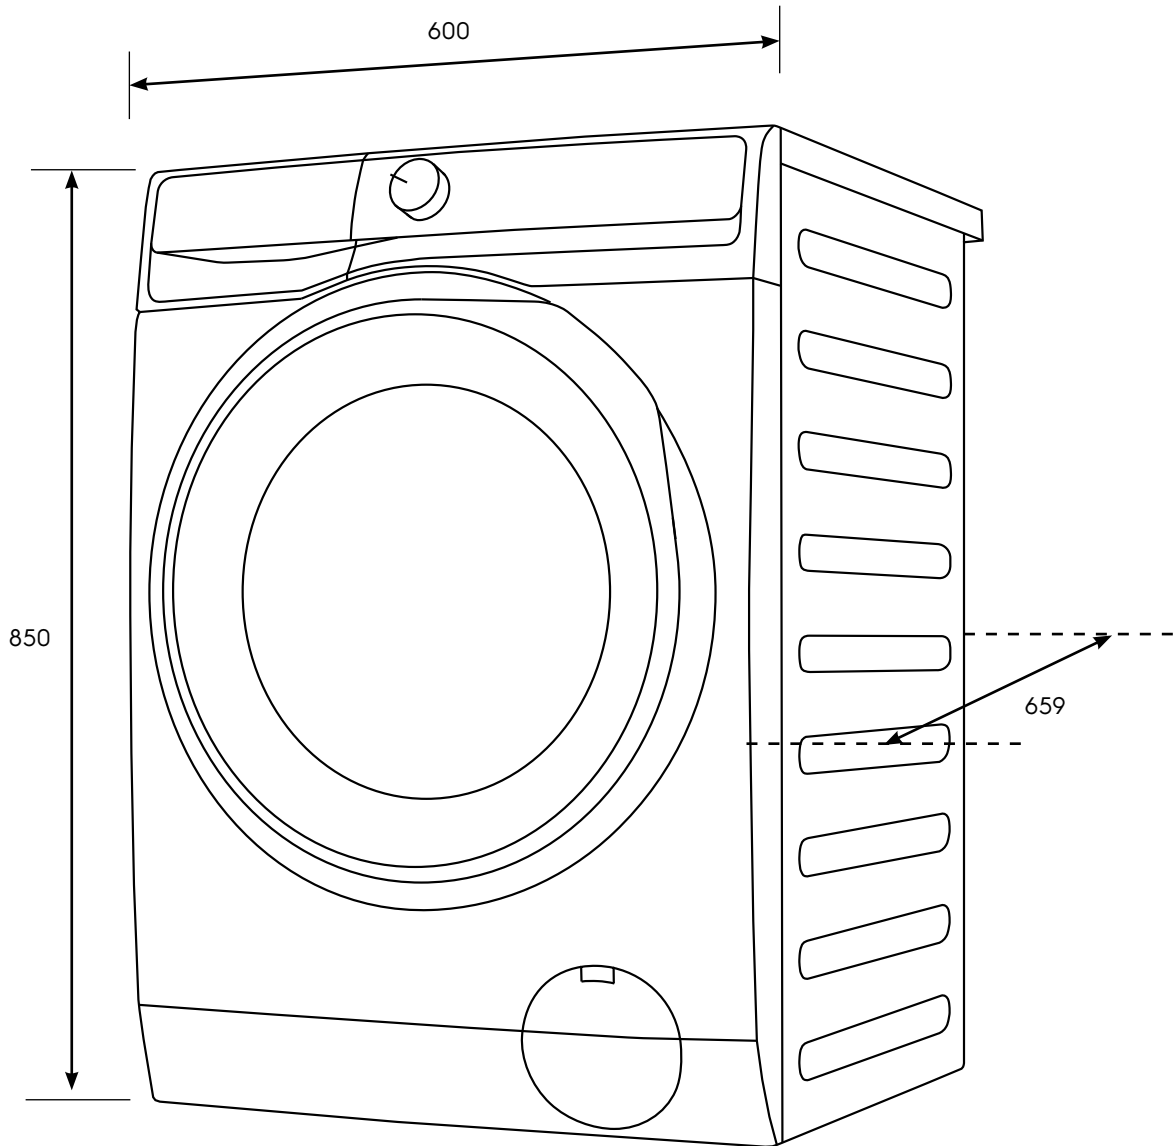

Dimension Guide

Front load washing machine

Model:
EWF1023P5WC

Dimensions

	width	height	depth
Product (mm)	600	850	659

Please note! Dimensions to be used as a guide only. All customers MUST refer to the user manual supplied with the product for detailed installation instructions.