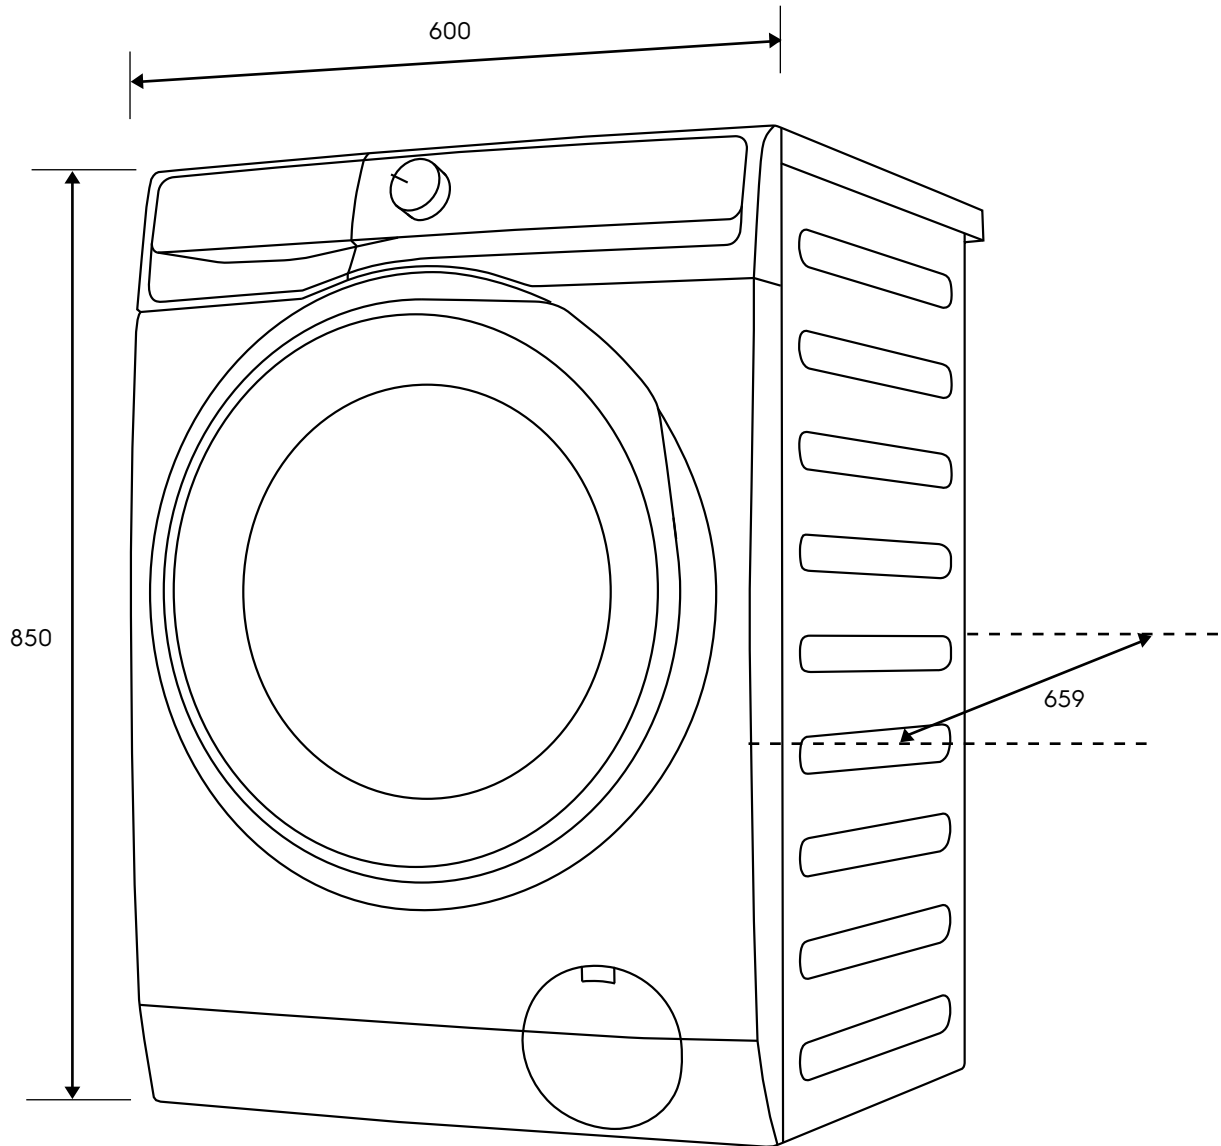

# Dimension Guide

## Washer dryer

**Model:**  
EWW9023P5WC

### Dimensions

	width	height	depth
Product (mm)	600	850	659

**Please note!** Dimensions to be used as a guide only. All customers MUST refer to the user manual supplied with the product for detailed installation instructions.