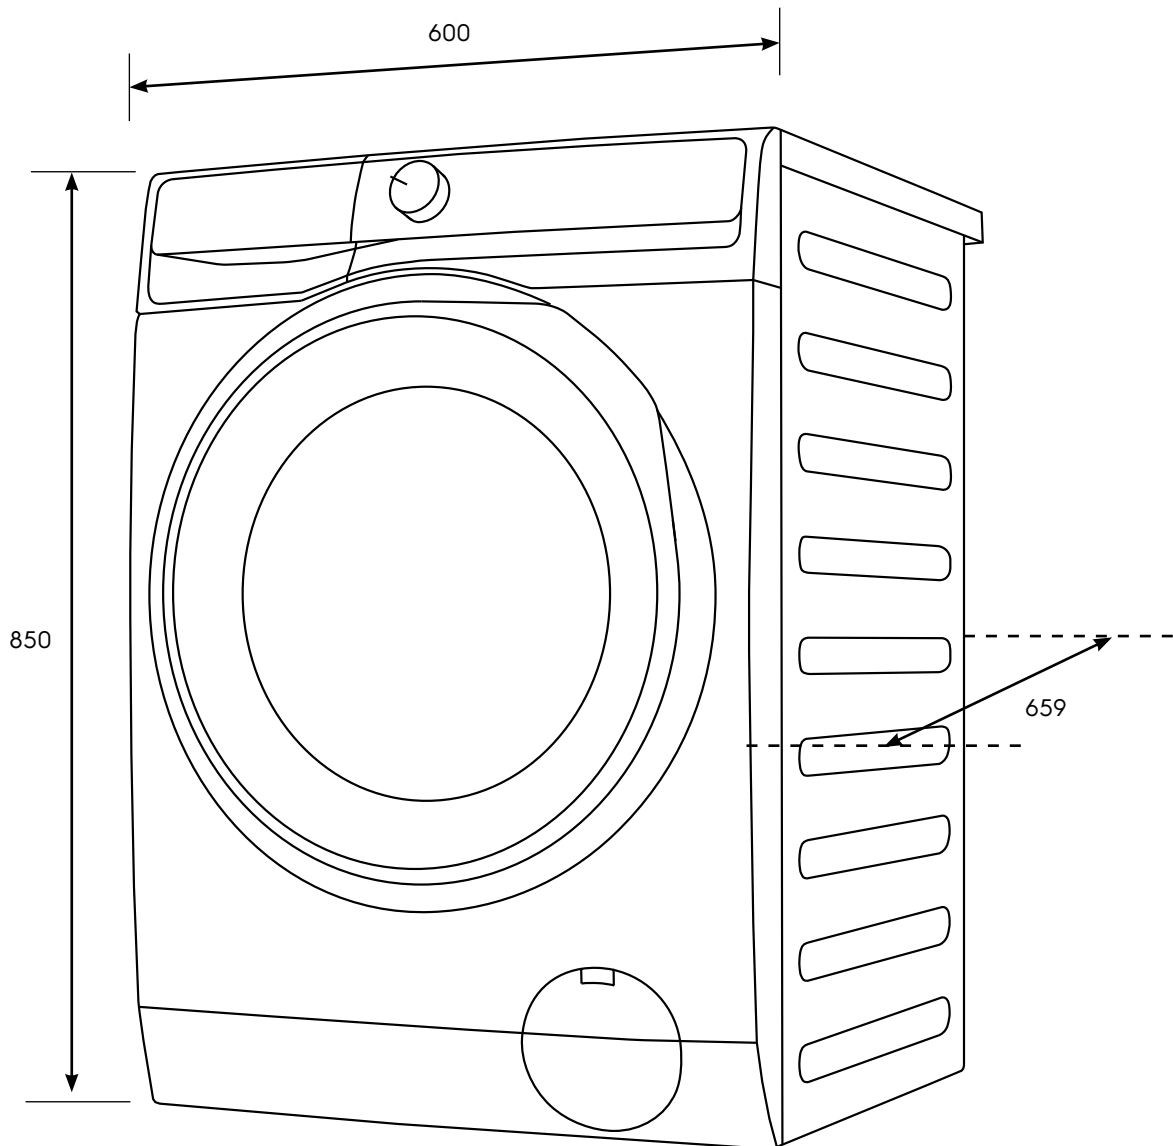

Dimension Guide

Washer dryer

Model:
EWW1342R9MC

Dimensions

	width	height	depth
Product (mm)	600	850	659

Please note! Dimensions to be used as a guide only. All customers MUST refer to the user manual supplied with the product for detailed installation instructions.