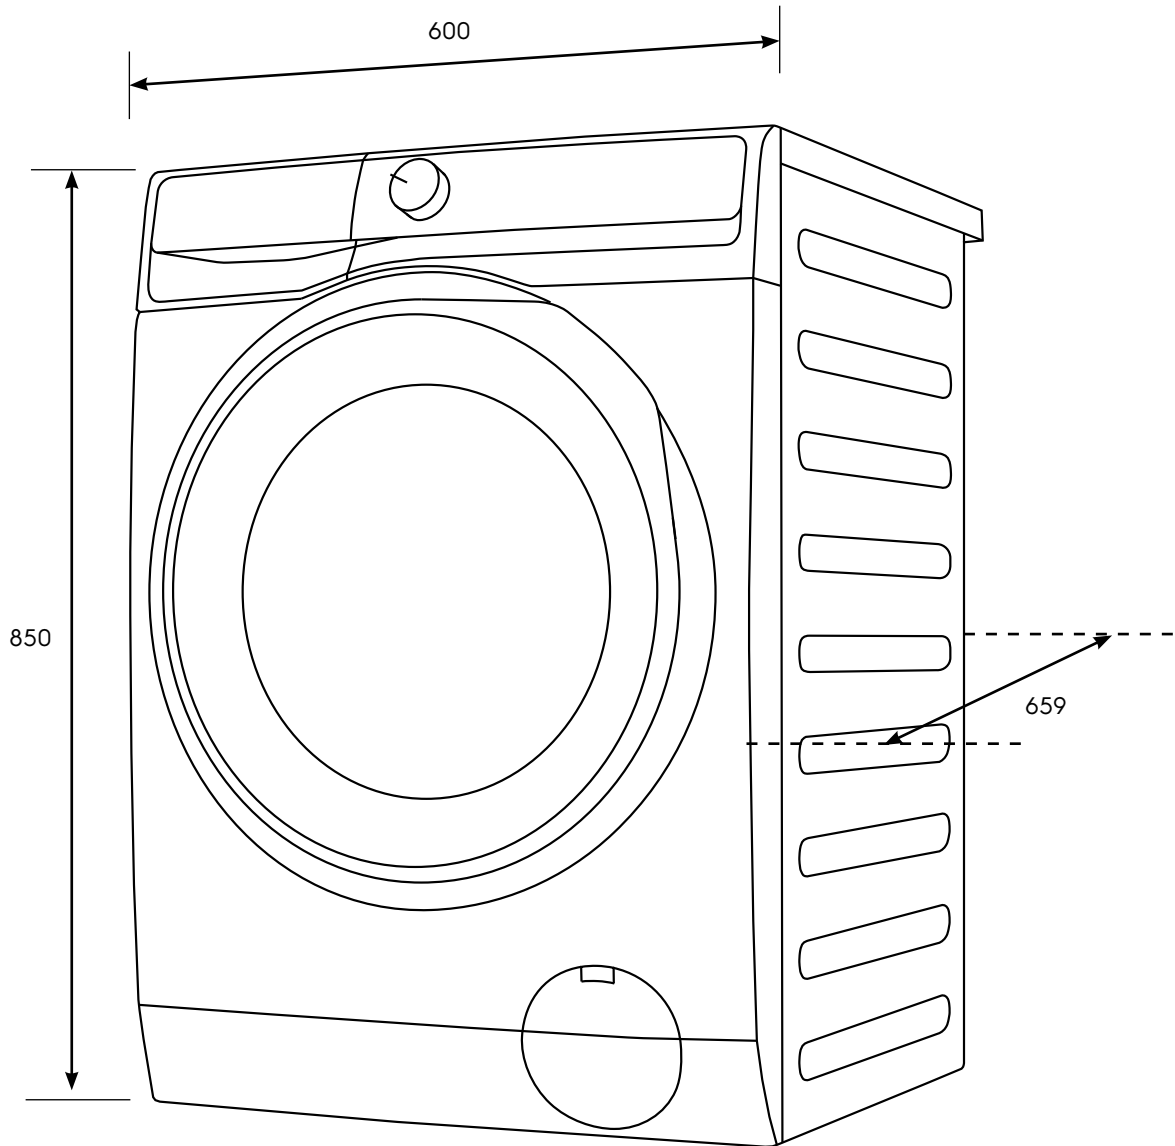

Dimension Guide

Washer dryer

Model:
EWW1043R7SC

Dimensions

	width	height	depth
Product (mm)	600	850	659

Please note! Dimensions to be used as a guide only. All customers MUST refer to the user manual supplied with the product for detailed installation instructions.