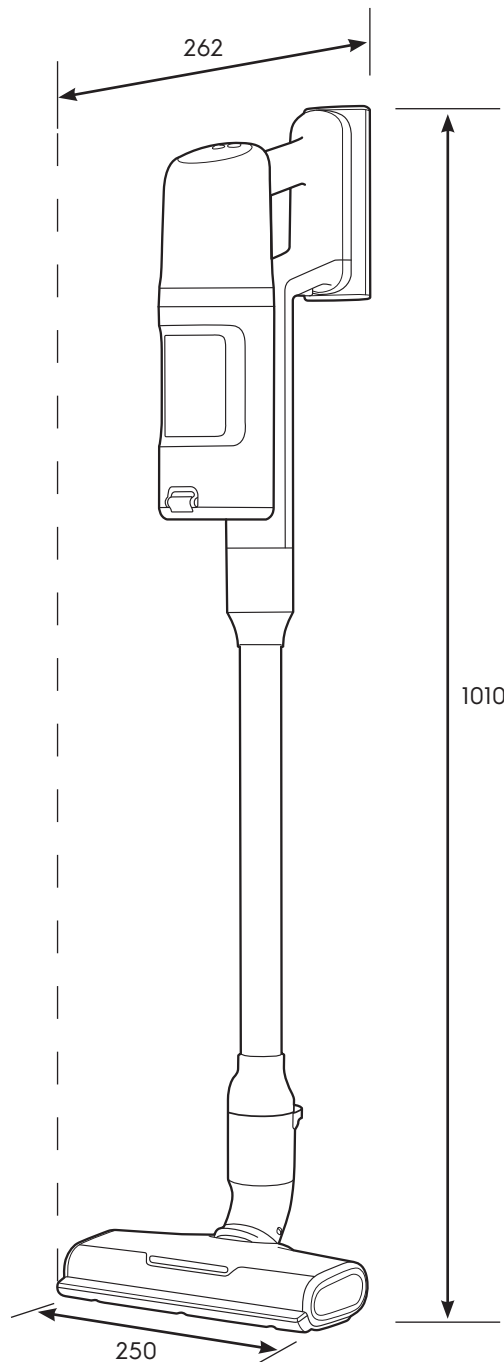

# Dimension Guide

### Dimensions

	width	height	depth
Product (mm)	250	1010	262

**Please note!** Dimensions to be used as a guide only. All customers MUST refer to the user manual supplied with the product for detailed installation instructions.