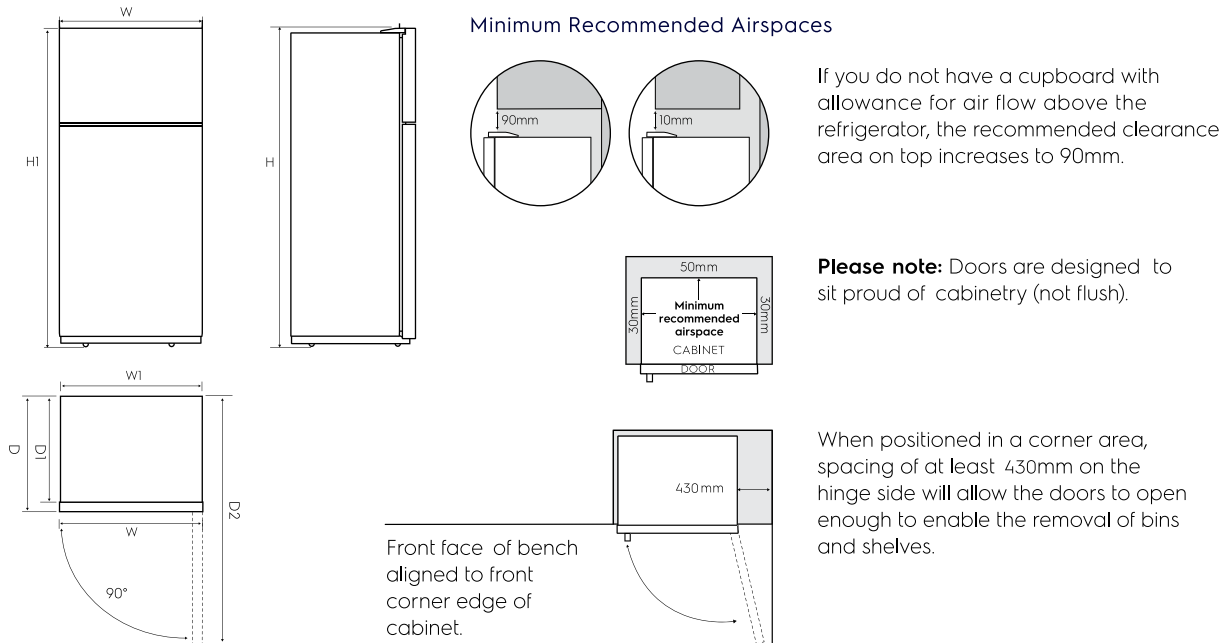

Dimension Guide

Top freezer refrigerator

Model:

ETM4302C-B

Top Mount Models	Door width (W)	Total depth (D)	Maximum height (H)	Cabinet width (W1)	Cabinet depth (D1)	Depth door open (D2)	Cabinet height (H1)
ETM4302C-B	699	723	1725	693	641	1360	1705

Important! Please ensure that the access to your kitchen (including doorways, corridors, island benches, etc) allows sufficient clearance to move your fridge into position.

Please note! Dimensions to be used as a guide only. All customers MUST refer to the user manual supplied with the product for detailed installation instructions.