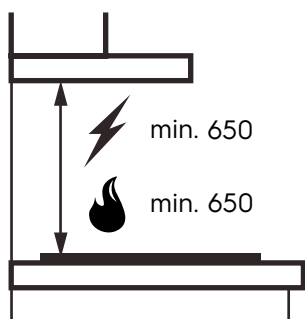

Dimension Guide

Extractor hood

Model:
ECC9292S

Dimensions

	width	height	depth
Product (mm)	899	698-1012	515

Please note! Dimensions to be used as a guide only. All customers MUST refer to the user manual supplied with the product for detailed installation instructions.