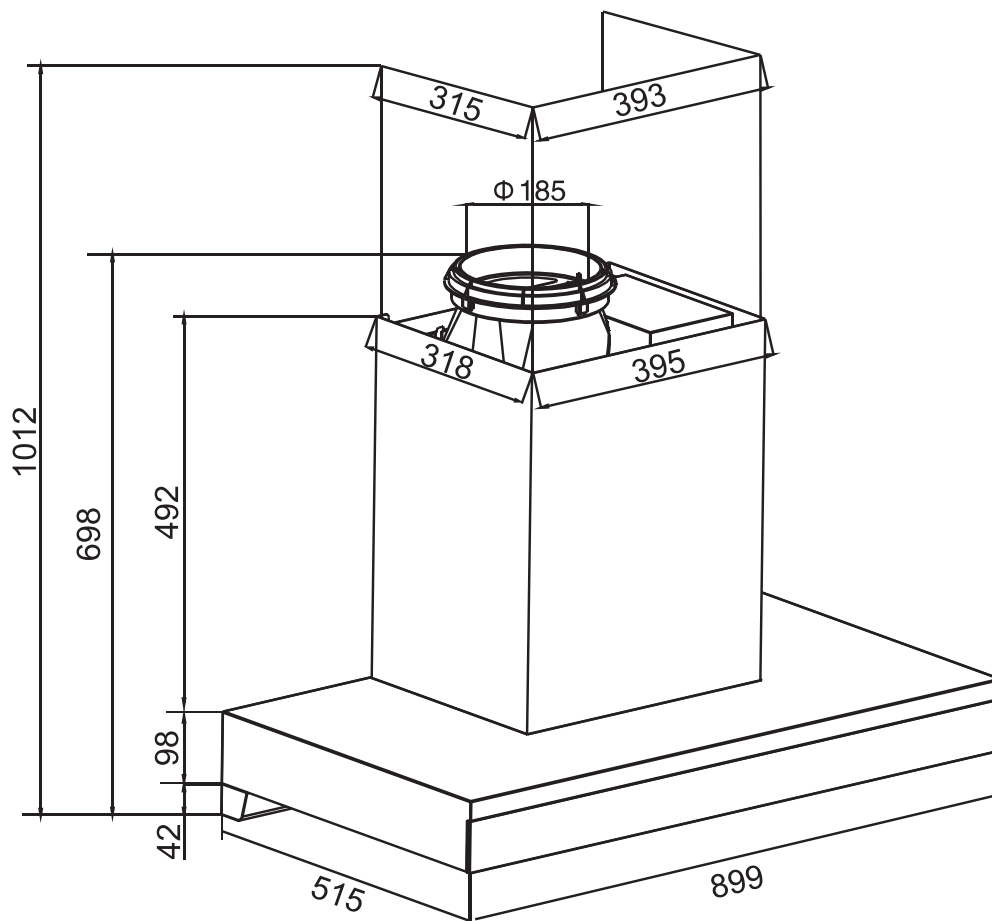

Dimension Guide

Extractor hood

Model:
ECC9292S

Dimensions

	width	height	depth
Product (mm)	899	698-1012	515

Please note! Dimensions to be used as a guide only. All customers MUST refer to the user manual supplied with the product for detailed installation instructions.