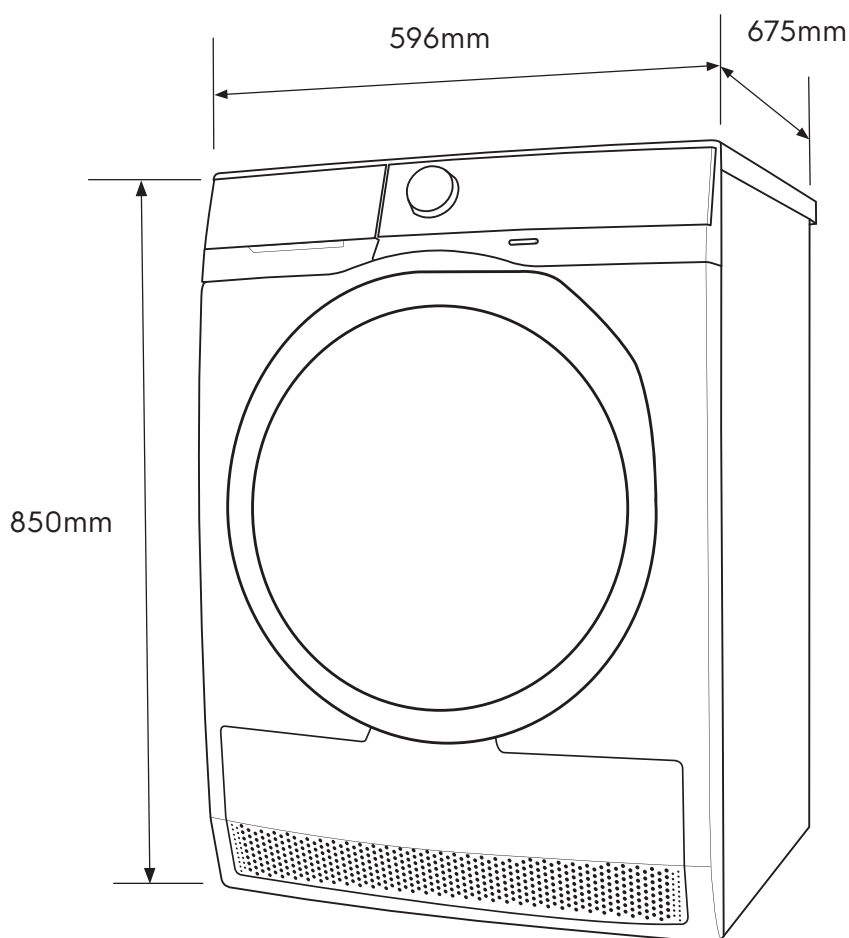

# Dimension Guide

## Heat Pump Dryer

**Model:**  
EDH903R7WC

### Dimensions

	width	height	depth
Product (mm)	596	850	675

**Please note!** Dimensions to be used as a guide only. All customers MUST refer to the user manual supplied with the product for detailed installation instructions.