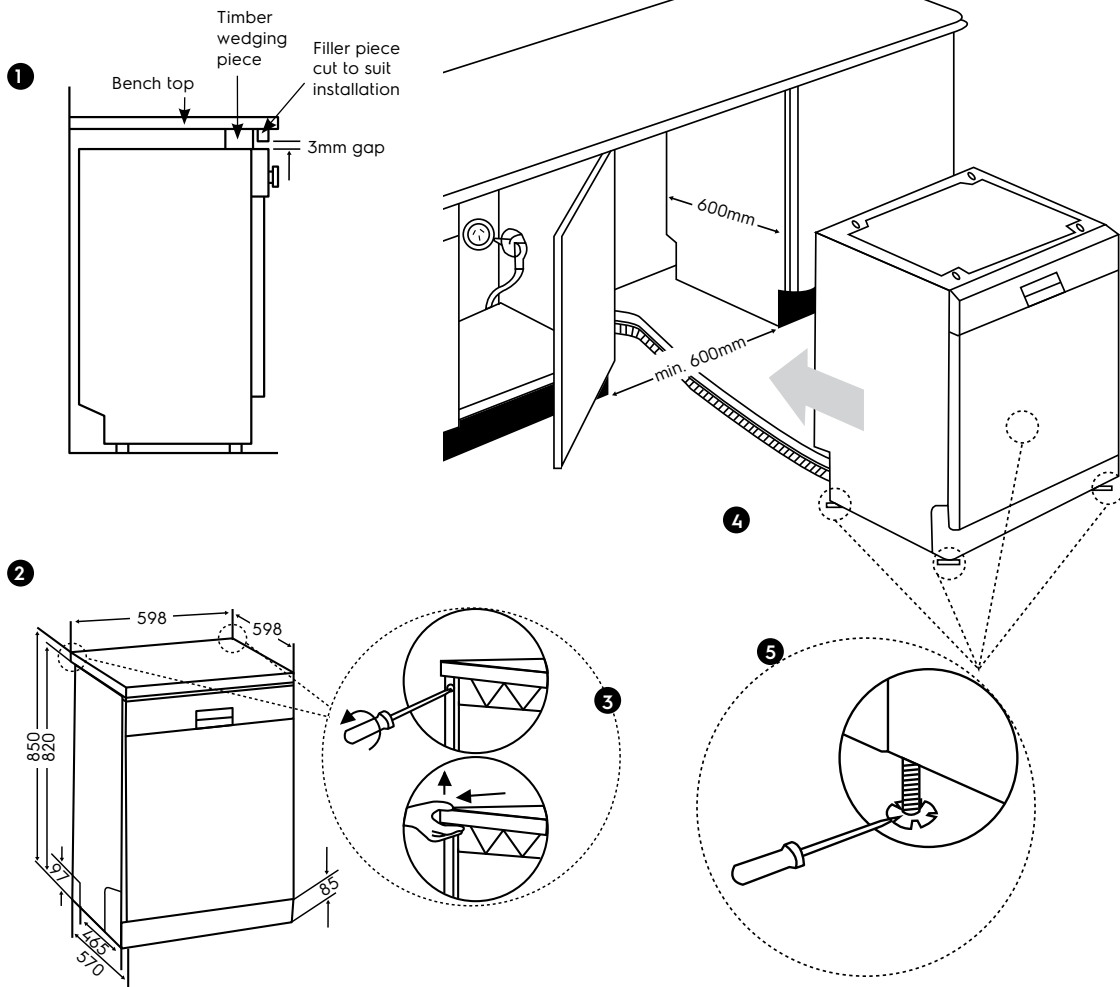

Dimension Guide

Freestanding dishwasher

Model:
EFFI460VSA

Dimensions			
	width	height	depth
Product (mm)	598	850	598

Please note! Dimensions to be used as a guide only. All customers MUST refer to the user manual supplied with the product for detailed installation instructions.