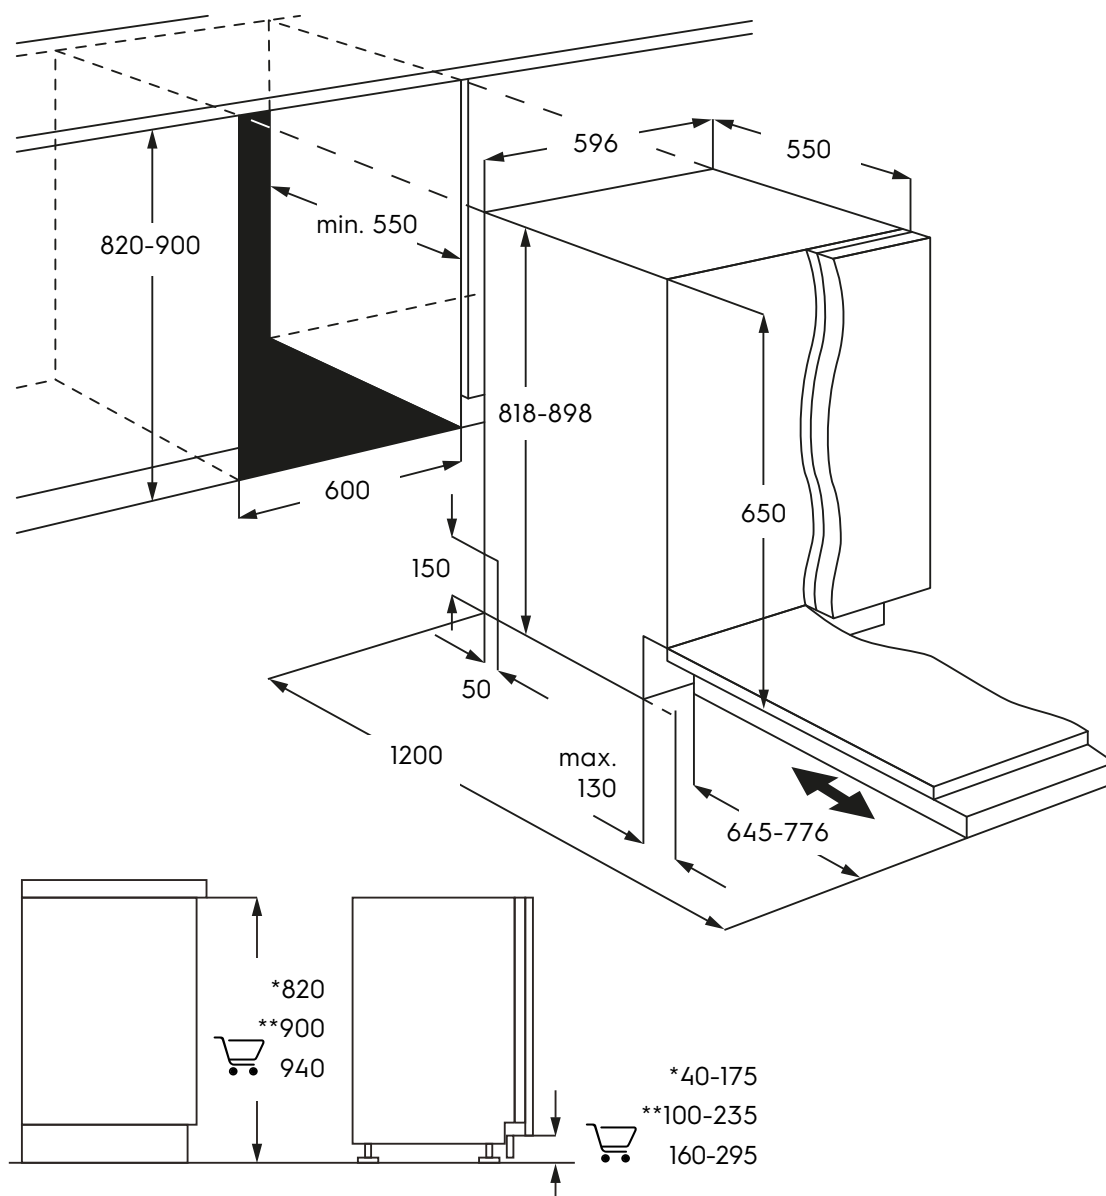

Dimension Guide

Fully Integrated Dishwasher

Model:
EEA48301L

Dimensions			
	width	height	depth
Cut-out (mm)	600	820-900	550
Product (mm)	596	818-898	550

Please note! Dimensions to be used as a guide only. All customers MUST refer to the user manual supplied with the product for detailed installation instructions.
© 2022 Electrolux S.E.A PTE. LTD. E_DIM_EEA48301L_Sep22